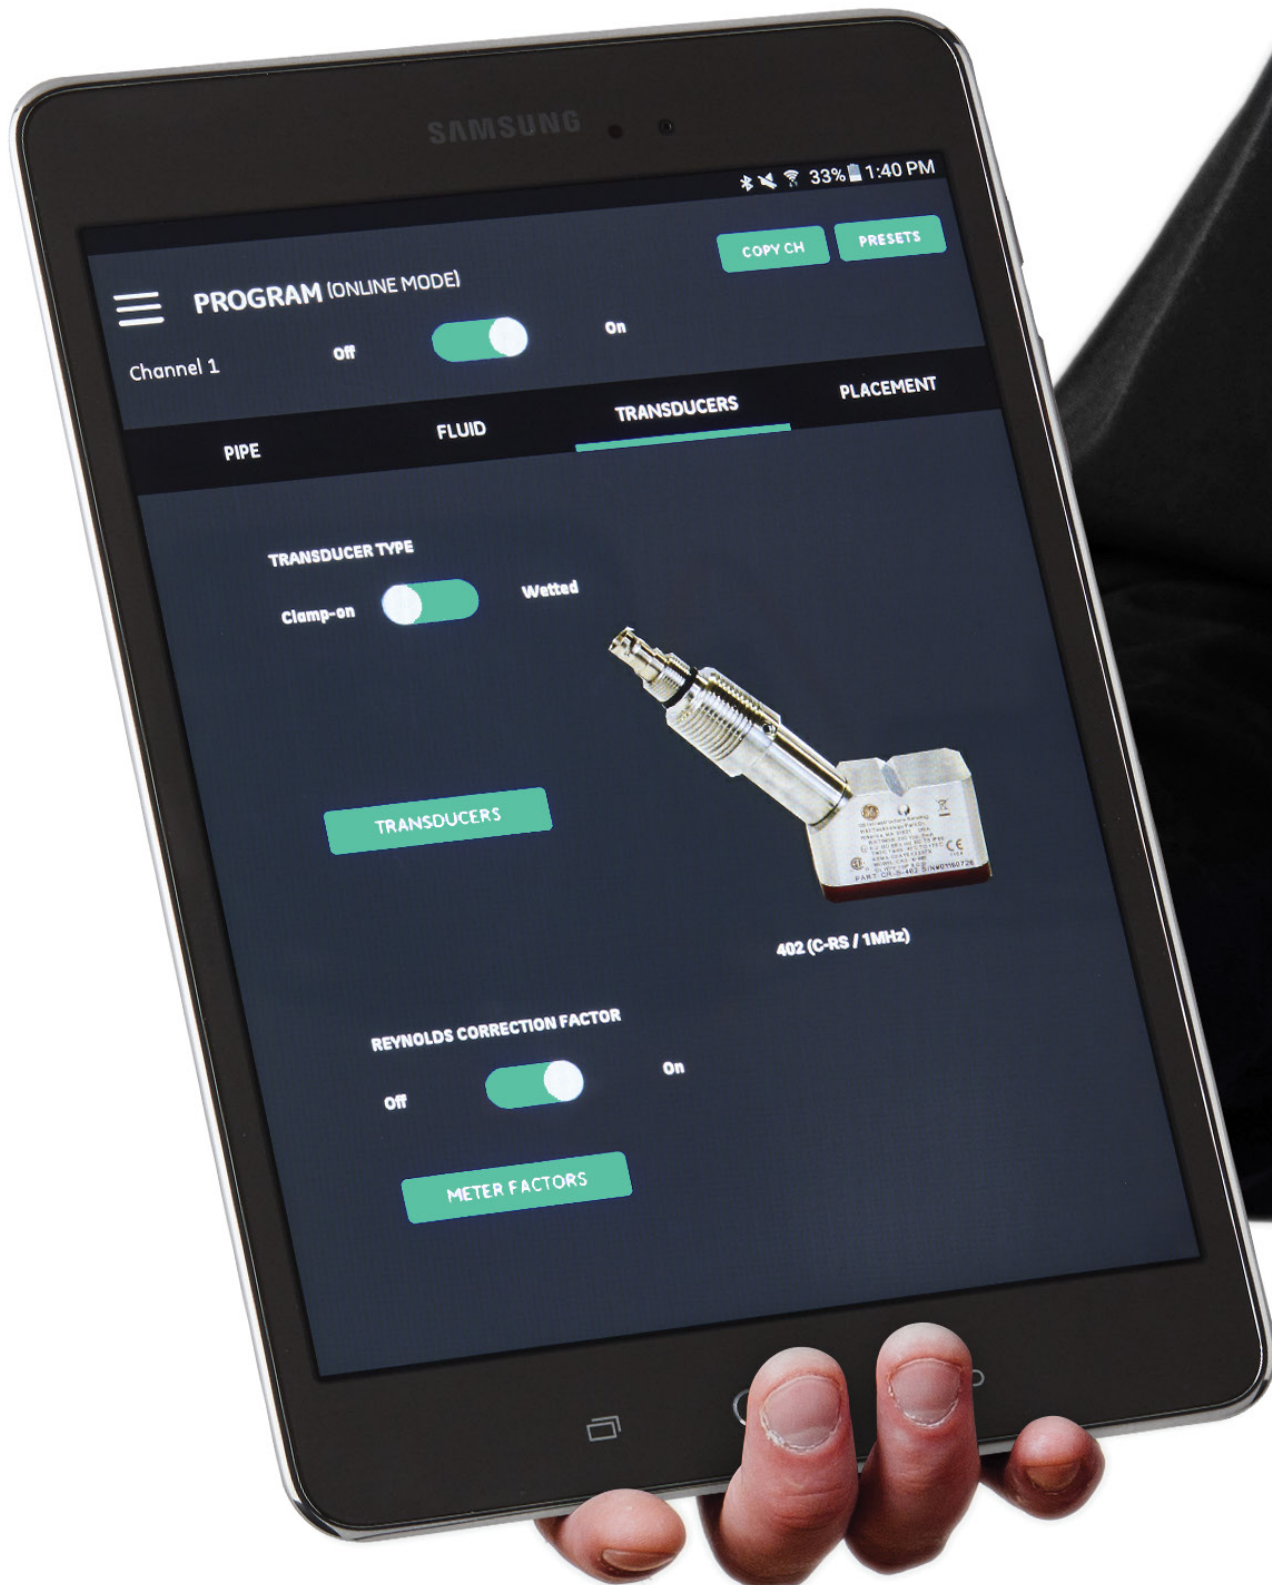

Your job just got easier

The TransPort® PT900
Portable Flow Meter

Welcome to the next generation of portable ultrasonic flow meters.

Get more done in a day with Panametrics new TransPort® PT900. Powered by smart device technology, the TransPort features an all-new clamping fixture, high-performance transmitter, rugged transducers, and intuitive tablet interface so you can make accurate measurements in just minutes.

Keeping you ahead of schedule. Anytime, anywhere.

The TransPort is portable, simple to use, accurate, and fast. It's easy for you to move it from location to location and task to task, so you can get more out of every minute of your day. And since it clamps on to the pipe exterior, there's no need to cut into the pipe or stop the process while taking measurements.

From ultrapure to unfiltered water and refined hydrocarbons to crude oil, TransPort's rugged transducers can handle most liquids and pipe sizes. Perfect for temporary measurements, spot metering and check metering, it serves a wide range of industries, including:

Ruggedness

IP65 Transmitter & Transducers, Protective Tablet Case

Maintainability

LED Health Indicator Lights, Replaceable Battery

A legacy that drives us forward.

With more than 50 years of Panametrics ultrasonic and clamp-on flow expertise, the TransPort PT900 embodies the best of this domain knowledge to deliver proven technology with the latest digital device capabilities. Combined with Baker Hughes global leadership as a digital industrial company, the TransPort is backed by a history of innovation, and it's here to help you navigate the future.