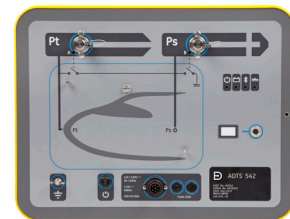

Druck Services: ADTS 500 Series Preventative Maintenance

What are the benefits of preventative maintenance?

Over time contamination and wear can affect the performance of your ADTS 500 Series unit.

To ensure the continued reliability of your ADTS, we recommend preventative maintenance is performed at 1000 hours of use for your ADTS 542, and at 5000 hours of use for your ADTS 552, 553 or 554 unit.

ADTS 542 1000 Hour Service includes:

- Replacement of all port seals
- Replacement of all filters
- Replacement of pump
- Comprehensive health check

ADTS 55X 5000 Hour Service Includes:

- Replacement of all port seals
- Replacement of all filters
- Replacement of pump
- Comprehensive health check

For full details please consult product handbook.

All preventative maintenance work is carried out by fully trained Druck Technicians.

Want more information?

Click [here](#) to contact our Service team. Alternatively, please reach out to our Customer Care team using the below contact information;

Contact number: +44 (0) 116 2317107

Email: druckservices@bakerhughes.com